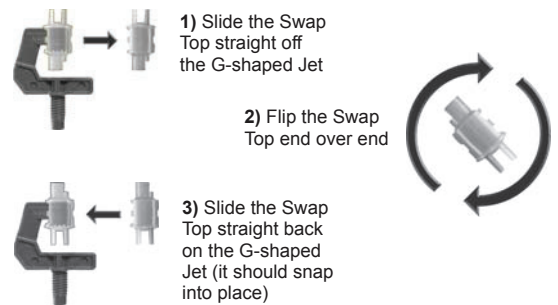

Swapping Patterns

LANDSCAPE MICRO SPRINKLER SPINNERS

Small Circle Spinner (360° x 8 Green Spinner)

Part No.	Color	Orifice	GPH	Spray Diameter	Spray Angle
MAG368X	Green	.044"	13.5	8'	0°

Bag Quantities
100 / 500

Bag Weights
.33lbs. / 1.65lbs.

- Sprays 8 spinning streams for a filled-in 360° pattern
- 10/32" triple-lead threads for easy 2-turn installation
- Recommended for small landscape or garden areas
- Only available in the 13.5 GPH orifice

Large Circle Spinner (360° x 2 Gray Spinner)

Part No.	Color	Orifice	GPH	Spray Diameter	Spray Angle
MAB362X	Black	.03"	5.6	13.5'	0°
MAO362X	Orange	.033"	7.7	14'	0°
MAU362X	Blue	.04"	10.5	15.5'	0°
MAV362X	Violet	.044"	13.5	16.5'	0°
MAG362X	Green	.05"	16.0	17'	0°
MAY362X	Yellow	.055"	19.8	18'	0°
MAR362X	Red	.06"	23.5	18.5'	0°

Bag Quantities
100 / 500

Bag Weights
.33lbs. / 1.65lbs.

- Sprays 2 spinning streams for a large, filled-in 360° pattern
- 10/32" triple-lead threads for easy 2-turn installation
- Recommended for larger landscape or garden areas

**Jets are color-coded by orifice size, and data is based on 20 PSI.