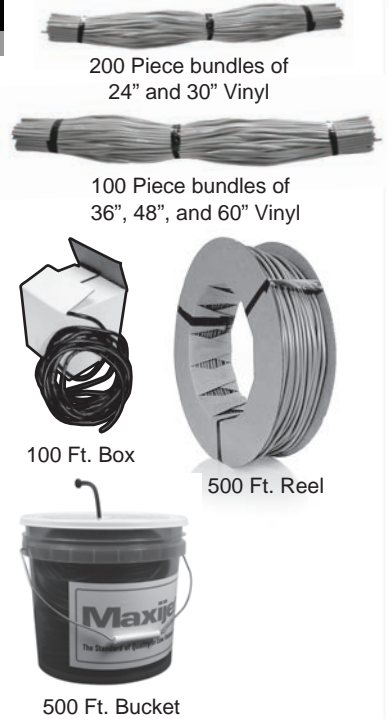

## MAXJET VINYL TUBING

\*Also available in Pallet Qty. of 50 Reels of 500' Vinyl weighing a total of 945 lbs.

Part No	Description	Bundle Qty	Wt
<b>Standard Vinyl Tubing (.145" ID x .295" OD)</b>			
MVB18	18" Cut Black Standard Vinyl Bundle	200	10 lbs
MVB24	24" Cut Black Standard Vinyl Bundle	200	14 lbs
MVB30	30" Cut Black Standard Vinyl Bundle	200	17.18 lbs
MVB36	36" Cut Black Standard Vinyl Bundle	100	10.12 lbs
MVB48	48" Cut Black Standard Vinyl Bundle	100	13 lbs
MVB100B	100' Box — Black Standard Vinyl		4 lbs
MVB500	500' Reel — Black Standard Vinyl		17.5 lbs
MVB500B	500' Box — Black Standard Vinyl		18 lbs
MVB500BKT	500' Bucket — Black Standard Vinyl		19.5 lbs
MVU18	18" Cut Blue Standard Vinyl Bundle	200	10 lbs
MVU24	24" Cut Blue Standard Vinyl Bundle	200	14 lbs
MVU30	30" Cut Blue Standard Vinyl Bundle	200	17.18 lbs
MVU36	36" Cut Blue Standard Vinyl Bundle	100	10.12 lbs
MVU48	48" Cut Blue Standard Vinyl Bundle	100	13 lbs
MVU100B	100' Box — Blue Standard Vinyl		4 lbs
MVU500	500' Reel — Blue Standard Vinyl		17.5 lbs
MVU500B	500' Box — Blue Standard Vinyl		18 lbs
MVU500BKT	500' Bucket — Blue Standard Vinyl		19.5 lbs
MVL100B	100' Box — Green Standard Vinyl		4 lbs
MVL500	500' Reel — Green Standard Vinyl		17.5 lbs
MVL500B	500' Box — Green Standard Vinyl		18 lbs
MVL500BKT	500' Bucket — Green Standard Vinyl		19.5 lbs
MVT100B	100' Box — Tan Standard Vinyl		4 lbs
MVT500	500' Reel — Tan Standard Vinyl		17.5 lbs
MVT500B	500' Box — Tan Standard Vinyl		18 lbs
MVT500BKT	500' Bucket — Tan Standard Vinyl		19.5 lbs
MVW100B	100' Box — White Standard Vinyl		4 lbs
MVW500	500' Reel — White Standard Vinyl		17.5 lbs
MVW500B	500' Box — White Standard Vinyl		18 lbs
MVW500BKT	500' Bucket — White Standard Vinyl		19.5 lbs
<b>Pot Stake Vinyl Tubing (.135" ID x .235" OD)</b>			
MVB1000P	1000' Reel — Black Pot Stake Vinyl		21 lbs
MVU1000P	1000' Reel — Blue Pot Stake Vinyl		21 lbs