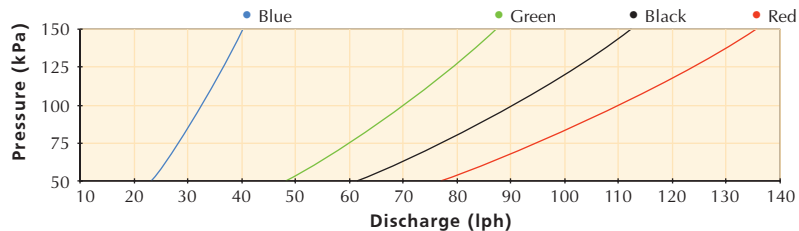

Economical fan spray jet for effective watering.

Features

- Winged base with 'Quick' thread for rapid and easy installation.
- No tools required.
- Choice of three spray patterns – 360°, 180°, 90°.
- Four colour coded flow rates.

Applications

Home and landscaped gardens and horticultural applications.

Single Piece Jets 360°

Single Piece Jets 180°

Single Piece Jets 90°

Performance			360°	180°	90°
COLOUR AND ORIFICE SIZE	PRESSURE (kPa)	FLOW (lph)	DIAMETER (m)	RADIUS (m)	
Blue 1.0 mm	50	25	1.6	0.8	1.1
	100	35	2.0	1.0	1.4
	150	43	2.4	1.2	1.7
Green 1.5 mm	50	48	2.0	1.0	1.3
	100	70	2.4	1.2	1.6
	150	88	2.8	1.5	1.9
Black 1.7 mm	50	62	2.4	1.2	1.6
	100	90	2.8	1.5	1.9
	150	113	3.2	1.8	2.2
Red 1.9 mm	50	77	2.5	1.4	1.8
	100	110	3.0	1.7	2.1
	150	134	3.4	2.0	2.4

Flow Rate

Single Piece Jet

SPRAY PATTERN	COLOUR	ORDER CODE	PACK QUANTITY	PACKS PER CARTON	CARTON (kg)
360°	Blue	15445	100	250	16.6
180°	Blue	15425	100	250	16.6
90°	Blue	15415	100	250	16.6
360°	Green	15545	100	250	16.6
180°	Green	15525	100	250	16.6
90°	Green	15515	100	250	16.6
360°	Black	15645	100	250	16.6
180°	Black	15625	100	250	16.6
90°	Black	15615	100	250	16.6
360°	Red	15745	100	250	16.6
180°	Red	15725	100	250	16.6
90°	Red	15715	100	250	16.6

Specifications

DIMENSIONS		UV STABILISED MATERIALS	BASE/CONNECTION TYPE
HEIGHT	22 mm	acetal	Inlet: 'QUICK' THREAD 4 mm
WIDTH across wings	12 mm		
WEIGHT (approx)	0.6 g		