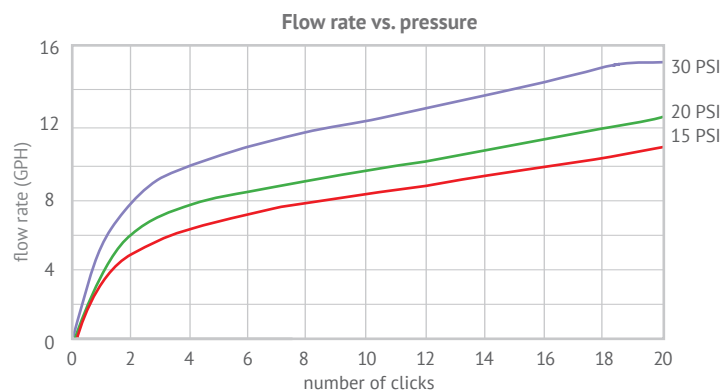

Adjustable Drip Emitters

Features

- Can be taken apart for easy cleaning
- UV-stabilized material for long life
- Click adjustment from flow off to full flow – perfect as the plant grows and its need for water changes
- Constructed of UV-resistant, durable plastic material to withstand the most adverse conditions
- Self-tapping barbed inlet for easy installation

Specifications

- Operating pressure: 15-30 PSI (1-2.1 BAR)
- Flow rates and color codes:
 - Adjustable from 0-15.7 GPH (0-59.4 L/H)
 - Color code: black
- 180° or 360° coverage
- Available on a 1/4" barb or 5" (13 cm) stake with a barb
- Filter requirement: minimum of 150 mesh

Performance

	Pressure (PSI)	Flow (GPH)	Throw dia. (FT)
Fully open (approx. 14 clicks)	15	0-11	0-1.5
	20	0-12.5	0-1.9
	30	0-15.7	0-2.7

How to specify

Model	Description	Color
06-011	0-10 GPH 360° on barb	Black
06-012	0-10 GPH 360° on stake	Black
06-002	0-10 GPH 180° on barb	Black
06-003	0-10 GPH 180° on stake	Black

Specifications

- Operating pressure: 15-30 PSI (1-2.1 BAR)
- Flow rates and color codes:
 - Adjustable from 0-32 GPH (0-121 L/H)
 - 360° coverage
 - Color code: black
- Available on a 1/4" barb or 5" (13 cm) stake with barb
- Filter requirement: minimum of 150 mesh