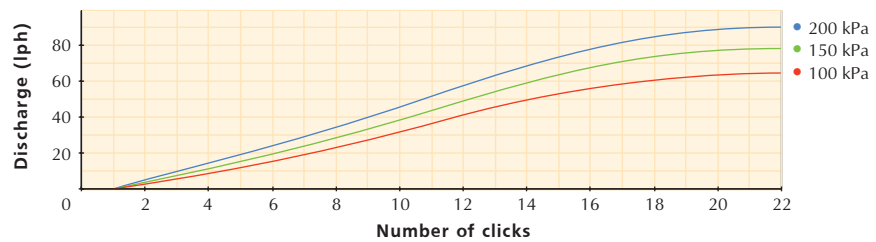

Spectrum™ 360° Adjustable Flow

An adjustable flow, full circle vortex sprayer with fine water droplets. Flow and coverage can be altered by rotating the cap.

Features

- Finger-tip flow control with shut-off option.
- Spike model to anchor Spectrum™ at the plant.
- Barb model for direct attachment to feeder and supply lines.
- Threaded model for installation into Rigid Risers and Asta® Stakes.
- 1/2" Threaded model for riser pipe installations.

Spectrum™ Spike with 4mm Inlet

Spectrum™ Barb 4 mm

Spectrum™ Thread 4 mm

Spectrum™ Thread 1/2" FNPT

Flow Rate

Diameter of Throw

Spectrum™ 360°

| BASE TYPE | ORDER CODE | PACK QUANTITY | PACKS PER CARTON | CARTON (kg) |
|------------------|------------|---------------|------------------|-------------|
| Barb 4 mm | 32045 | 50 | 100 | 11.8 |
| Thread 4 mm | 32015 | 50 | 100 | 13.8 |
| Thread 1/2" FNPT | 32025 | 25 | 65 | 9.1 |
| Spike | 32095 | 25 | 40 | 6.5 |

Specifications

| DIMENSIONS ASSEMBLED | | BARB | THREAD | THREAD 1/2" | SPIKE |
|-----------------------------|--------------------|------------------------------------|-----------------------------|------------------------------------|------------------------------------|
| HEIGHT | | 26 mm | 26 mm | 37 mm | 137 mm |
| WIDTH | | 20 mm | 20 mm | 26 mm | 42 mm |
| DEPTH | | 16 mm | 16 mm | 26 mm | 16 mm |
| WEIGHT (approx) | | 1.7 g | 2.1 g | 4.9 g | 5.5 g |
| UV STABILISED MATERIAL | BASE CAP DEFLECTOR | polypropylene polypropylene acetal | acetal polypropylene acetal | polypropylene polypropylene acetal | polypropylene polypropylene acetal |
| BASE/CONNECTION TYPE: Inlet | | BARB 4 mm | 10-32 UNF THREAD 4 mm | THREAD 1/2" FNPT | BARB 4 mm |