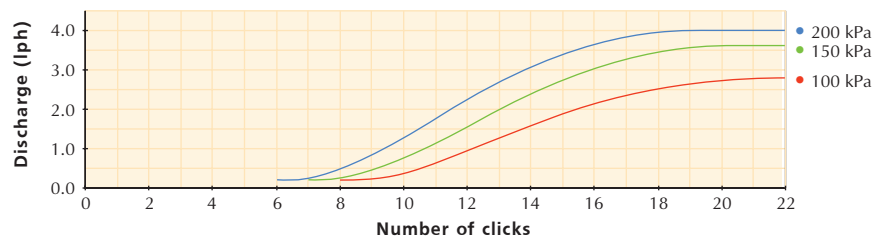

Spectrum™ 360° Adjustable Flow

An adjustable flow, full circle vortex sprayer with fine water droplets. Flow and coverage can be altered by rotating the cap.

Features

- Finger-tip flow control with shut-off option.
- Spike model to anchor Spectrum™ at the plant.
- Barb model for direct attachment to feeder and supply lines.
- Threaded model for installation into Rigid Risers and Asta® Stakes.
- 1/2" Threaded model for riser pipe installations.

Spectrum™ Spike with 4mm Inlet

Spectrum™ Barb 4 mm

Spectrum™ Thread 4 mm

Spectrum™ Thread 1/2" FNPT

Flow Rate

Diameter of Throw

Spectrum™ 360°

| BASE TYPE | ORDER CODE | PACK QUANTITY | PACKS PER CARTON | CARTON (kg) |
|------------------|------------|---------------|------------------|-------------|
| Barb 4 mm | 32045 | 50 | 100 | 11.8 |
| Thread 4 mm | 32015 | 50 | 100 | 13.8 |
| Thread 1/2" FNPT | 32025 | 25 | 65 | 9.1 |
| Spike | 32095 | 25 | 40 | 6.5 |

Specifications

| DIMENSIONS ASSEMBLED | | BARB | THREAD | THREAD 1/2" | SPIKE |
|-----------------------------|--------------------|------------------------------------|-----------------------------|------------------------------------|------------------------------------|
| HEIGHT | | 26 mm | 26 mm | 37 mm | 137 mm |
| WIDTH | | 20 mm | 20 mm | 26 mm | 42 mm |
| DEPTH | | 16 mm | 16 mm | 26 mm | 16 mm |
| WEIGHT (approx) | | 1.7 g | 2.1 g | 4.9 g | 5.5 g |
| UV STABILISED MATERIAL | BASE CAP DEFLECTOR | polypropylene polypropylene acetal | acetal polypropylene acetal | polypropylene polypropylene acetal | polypropylene polypropylene acetal |
| BASE/CONNECTION TYPE: Inlet | | BARB 4 mm | 10-32 UNF THREAD 4 mm | THREAD 1/2" FNPT | BARB 4 mm |