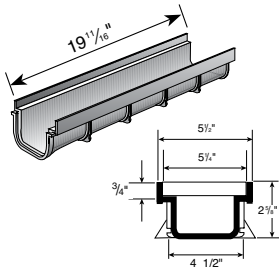

PRO SERIES CHANNEL DRAINS

5" Pro Series Channel™ Drains (continued)

DRAINAGE

Part No.	Description	Color	Pkg. Qty.	Wt. Ea. (lbs.)	Product Class	Specifications
800	5" x 1 Meter Deep Profile Channel Drain	Light Gray	10	4.00	25IN	5" wide Deep Profile Channel Drain with mechanical interlocking joints, integrated knockout bottom outlet. Polypropylene.
	Integrated knockout bottom outlet fits 3" and 4" S&D fittings. Grate should be recessed 1/8" below finish grade in non-traffic applications. Grate should be recessed 1/4" in traffic applications.					

Part No.	Description	Color	Pkg. Qty.	Wt. Ea. (lbs.)	Product Class	Specifications
811	5" Deep Profile 3" S&D Pipe Hub & 4" S&D Fitting SPT End Outlet	Light Gray	10	0.40	25IN	5" wide Deep Profile End Outlet. PVC.
813	5" Deep Profile End Cap/3" S&D Hub & 4" S&D SPT Knockout End Outlet	Light Gray	10	0.40	25IN	5" wide Deep Profile End Cap/End Outlet. PVC.
812	5" Deep Profile End Cap	Light Gray	10	0.13	25IN	5" wide Deep Profile End Cap. PVC.
861	5" Deep Profile Grate & Channel Drain 90° Elbow	Light Gray	1	3.44	25IN	
862	5" Deep Profile Grate & Channel Drain 45° Elbow	Light Gray	1	3.44	25IN	
PSRC-864	Quik-Turn™ 5" Deep Radius Coupling Provides a 6 degree bend left or right	Light Gray	9	0.30	25IN	

Part No.	Description	Color	Pkg. Qty.	Wt. Ea. (lbs.)	Product Class	Specifications
820	5" x 20" Shallow Profile Channel Drain*	Light Gray	10	1.35	25IN	5" wide Shallow Profile UV-protected high-impact PVC Channel Drain with mechanical interlocking joint.
	Grate should be recessed 1/8" below finish grade in non-traffic applications. Grate should be recessed 1/4" in traffic applications. *Produced under license of First Plast S.R.L. - Italy.					

Part No.	Description	Color	Pkg. Qty.	Wt. Ea. (lbs.)	Product Class	Specifications
821	5" Shallow Profile End Cap/1 1/2" Sch. 40 SPT Knockout End Outlet*	Light Gray	10	0.15	25IN	5" wide Shallow Profile high-impact PVC End Cap/End Outlet.
	*Produced under license of First Plast S.R.L. - Italy.					