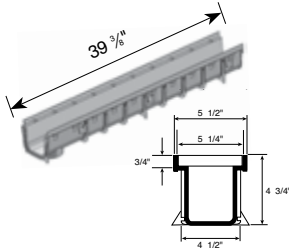

PRO SERIES CHANNEL DRAINS

5" Pro Series Channel™ Drains (continued)

DRAINAGE

Part No.	Description	Color	Pkg. Qty.	Wt. Ea. (lbs.)	Product Class	Specifications
800	5" x 1 Meter Deep Profile Channel Drain	Light Gray	10	4.00	25IN	5" wide Deep Profile Channel Drain with mechanical interlocking joints, integrated knockout bottom outlet. Polypropylene.
	Integrated knockout bottom outlet fits 3" and 4" S&D fittings. Grate should be recessed 1/8" below finish grade in non-traffic applications. Grate should be recessed 1/4" in traffic applications.					

Part No.	Description	Color	Pkg. Qty.	Wt. Ea. (lbs.)	Product Class	Specifications
811	5" Deep Profile 3" S&D Pipe Hub & 4" S&D Fitting SPT End Outlet	Light Gray	10	0.40	25IN	5" wide Deep Profile End Outlet. PVC.
813	5" Deep Profile End Cap/3" S&D Hub & 4" S&D SPT Knockout End Outlet	Light Gray	10	0.40	25IN	5" wide Deep Profile End Cap/End Outlet. PVC.
812	5" Deep Profile End Cap	Light Gray	10	0.13	25IN	5" wide Deep Profile End Cap. PVC.
861	5" Deep Profile Grate & Channel Drain 90° Elbow	Light Gray	1	3.44	25IN	
862	5" Deep Profile Grate & Channel Drain 45° Elbow	Light Gray	1	3.44	25IN	
PSRC-864	Quik-Turn™ 5" Deep Radius Coupling Provides a 6 degree bend left or right	Light Gray	9	0.30	25IN	

Part No.	Description	Color	Pkg. Qty.	Wt. Ea. (lbs.)	Product Class	Specifications
820	5" x 20" Shallow Profile Channel Drain*	Light Gray	10	1.35	25IN	5" wide Shallow Profile UV-protected high-impact PVC Channel Drain with mechanical interlocking joint.
	Grate should be recessed 1/8" below finish grade in non-traffic applications. Grate should be recessed 1/4" in traffic applications. *Produced under license of First Plast S.R.L. - Italy.					

Part No.	Description	Color	Pkg. Qty.	Wt. Ea. (lbs.)	Product Class	Specifications
821	5" Shallow Profile End Cap/1 1/2" Sch. 40 SPT Knockout End Outlet*	Light Gray	10	0.15	25IN	5" wide Shallow Profile high-impact PVC End Cap/End Outlet.
	*Produced under license of First Plast S.R.L. - Italy.					