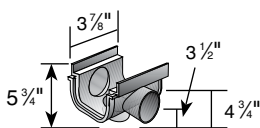

PRO SERIES CHANNEL DRAINS

5" Pro Series Channel™ Drains (continued)

DRAINAGE

Part No.	Description	Color	Pkg. Qty.	Wt. Ea. (lbs.)	Product Class	Specifications
800	5" x 1 Meter Deep Profile Channel Drain	Light Gray	10	4.00	25IN	5" wide Deep Profile Channel Drain with mechanical interlocking joints, integrated knockout bottom outlet. Polypropylene.
	Integrated knockout bottom outlet fits 3" and 4" S&D fittings. Grate should be recessed 1/8" below finish grade in non-traffic applications. Grate should be recessed 1/4" in traffic applications.					

Part No.	Description	Color	Pkg. Qty.	Wt. Ea. (lbs.)	Product Class	Specifications
811	5" Deep Profile 3" S&D Pipe Hub & 4" S&D Fitting SPT End Outlet	Light Gray	10	0.40	25IN	5" wide Deep Profile End Outlet. PVC.
813	5" Deep Profile End Cap/3" S&D Hub & 4" S&D SPT Knockout End Outlet	Light Gray	10	0.40	25IN	5" wide Deep Profile End Cap/End Outlet. PVC.
812	5" Deep Profile End Cap	Light Gray	10	0.13	25IN	5" wide Deep Profile End Cap. PVC.
861	5" Deep Profile Grate & Channel Drain 90° Elbow	Light Gray	1	3.44	25IN	
862	5" Deep Profile Grate & Channel Drain 45° Elbow	Light Gray	1	3.44	25IN	
PSRC-864	Quik-Turn™ 5" Deep Radius Coupling Provides a 6 degree bend left or right	Light Gray	9	0.30	25IN	

Part No.	Description	Color	Pkg. Qty.	Wt. Ea. (lbs.)	Product Class	Specifications
820	5" x 20" Shallow Profile Channel Drain*	Light Gray	10	1.35	25IN	5" wide Shallow Profile UV-protected high-impact PVC Channel Drain with mechanical interlocking joint.
	Grate should be recessed 1/8" below finish grade in non-traffic applications. Grate should be recessed 1/4" in traffic applications. *Produced under license of First Plast S.R.L. - Italy.					

Part No.	Description	Color	Pkg. Qty.	Wt. Ea. (lbs.)	Product Class	Specifications
821	5" Shallow Profile End Cap/1 1/2" Sch. 40 SPT Knockout End Outlet*	Light Gray	10	0.15	25IN	5" wide Shallow Profile high-impact PVC End Cap/End Outlet.
	*Produced under license of First Plast S.R.L. - Italy.					