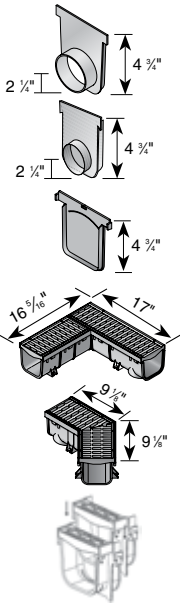

PRO SERIES CHANNEL DRAINS

5" Pro Series Channel™ Drains (continued)

DRAINAGE

Part No.	Description	Color	Pkg. Qty.	Wt. Ea. (lbs.)	Product Class	Specifications
800	5" x 1 Meter Deep Profile Channel Drain	Light Gray	10	4.00	25IN	5" wide Deep Profile Channel Drain with mechanical interlocking joints, integrated knockout bottom outlet. Polypropylene.
	Integrated knockout bottom outlet fits 3" and 4" S&D fittings. Grate should be recessed 1/8" below finish grade in non-traffic applications. Grate should be recessed 1/4" in traffic applications.					

Part No.	Description	Color	Pkg. Qty.	Wt. Ea. (lbs.)	Product Class	Specifications
811	5" Deep Profile 3" S&D Pipe Hub & 4" S&D Fitting SPT End Outlet	Light Gray	10	0.40	25IN	5" wide Deep Profile End Outlet. PVC.
813	5" Deep Profile End Cap/3" S&D Hub & 4" S&D SPT Knockout End Outlet	Light Gray	10	0.40	25IN	5" wide Deep Profile End Cap/End Outlet. PVC.
812	5" Deep Profile End Cap	Light Gray	10	0.13	25IN	5" wide Deep Profile End Cap. PVC.
861	5" Deep Profile Grate & Channel Drain 90° Elbow	Light Gray	1	3.44	25IN	
862	5" Deep Profile Grate & Channel Drain 45° Elbow	Light Gray	1	3.44	25IN	
PSRC-864	Quik-Turn™ 5" Deep Radius Coupling Provides a 6 degree bend left or right	Light Gray	9	0.30	25IN	

Part No.	Description	Color	Pkg. Qty.	Wt. Ea. (lbs.)	Product Class	Specifications
820	5" x 20" Shallow Profile Channel Drain*	Light Gray	10	1.35	25IN	5" wide Shallow Profile UV-protected high-impact PVC Channel Drain with mechanical interlocking joint.
	Grate should be recessed 1/8" below finish grade in non-traffic applications. Grate should be recessed 1/4" in traffic applications. *Produced under license of First Plast S.R.L. - Italy.					

Part No.	Description	Color	Pkg. Qty.	Wt. Ea. (lbs.)	Product Class	Specifications
821	5" Shallow Profile End Cap/1 1/2" Sch. 40 SPT Knockout End Outlet*	Light Gray	10	0.15	25IN	5" wide Shallow Profile high-impact PVC End Cap/End Outlet.
	*Produced under license of First Plast S.R.L. - Italy.					