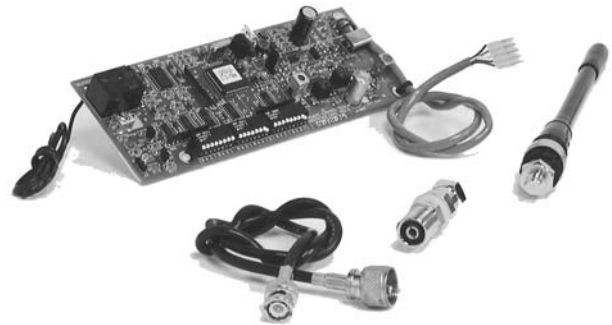

Permanent Receiver Card for Superior Sterling[®] Controllers PN: 01066

Designed specifically for the Superior Sterling[®] controller, this permanent receiver card is the ideal addition to your Superior Sterling[®] controller. Easy installation and simple operation make it the commercial contractors ultimate labor saving solution for wireless controller operation. The receiver card allows the operator to control operation at any time without having to approach the controller. The TRC Commander Transmitter is the only transmitter designed to operate TRC Irrigation Remotes permanent receiver cards. The TRC Commander Transmitter is a completely portable professional grade wireless transmitter. Backed by a THREE YEAR limited warranty, TRC Irrigation Remotes permanent receiver cards are designed to provide the irrigation professional with years of trouble free service.

Permanent Receiver Card System for Superior Sterling[®] controller PN: 01066

TRC Commander Transmitter is the most popular transmitter in the irrigation industry. With a transmitting power of 2 Watts, and the capability of 5 miles range*, The Commander Transmitter is an invaluable tool for any irrigation professional.