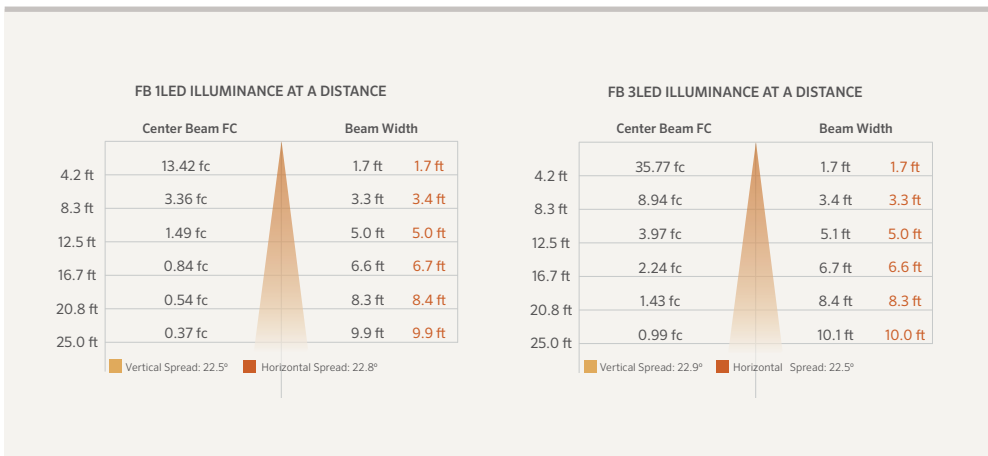

FB: Up Light

| | | |
|---|----------------|----------------|
| NUMBER OF LEDS: | 1 | 3 |
| HALOGEN LUMEN OUTPUT EQUIVALENT: | 10 Watt | 20 Watt |
| USEFUL LED LIFE (L70): | 50,000 hrs avg | 50,000 hrs avg |
| INPUT VOLTAGE: | 10 to 15V | 10 to 15V |
| VA TOTAL: (Use this number to size the transformer) | 2.4 | 4.5 |
| WATTS USED: | 2.0 | 4.2 |
| LUMENS PER WATT (EFFICACY) | 31.1 | 40.2 |
| MAX LUMENS: | 60 | 155 |
| CCT (Ra) | 78.6 | 78.4 |

FB: Up Light

FACTORY INSTALLED OPTIONS: Order 1 + 2 (optional) + 3 + 4

| Step | Description | Code |
|------|-------------|--|
| 1 | FIXTURE | FB |
| 2 | OPTIONAL ZD | ZD (Refer to the Luxor page in the Lighting Control section) |
| 3 | LAMP | 1LED, 3LED (50,000 avg. life hours) |
| 4 | FINISH | WG, FW, AL, BZ, DG, WI, VF, SB, FB |

EXAMPLE: FB-ZD-3LED-SB = FB - ZD Option - 3LED Board - Sedona Brown Finish

FIELD INSTALLED OPTIONS: Order Individually

| Mounts | Beam Angle Lenses | 1LED | 3LED |
|---|--|------------|------------|
| Super Slot Spike (Included) (753900) 2" x 10" | LENS OPTIONS | | |
| Long Slot Spike (250015840000) 2.5" x 10" | Diffuser 18° (preassembled) | 770600 | 771300 |
| SuperJ-Box (SJ-XX**) 2.5" x 12" | Flood Lens 30-32° (1 notch) | 1LEDFLENS | 3LEDFLENS |
| Post Mount (PM-XX**) 2.5" x 13" | Wide Flood Lens 56-58° (2 notches) | 1LEDWFLENS | 3LEDWFLENS |

EXAMPLE: 250015840000 = Long Slot Spike

PHOTOMETRICS:

Beam angle is calculated using LM-79 method for SSL Luminaires:
"Beam angle is defined as two times the vertical angle at which the intensity is 50% of the maximum."