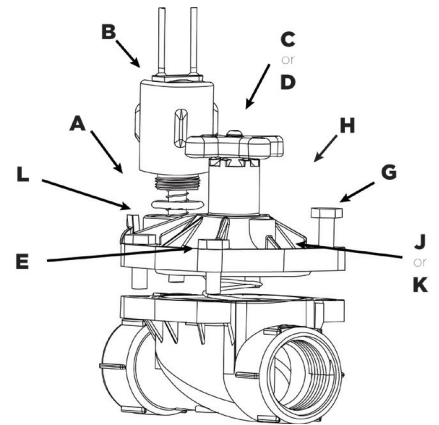

21000 SERIES

A Bleed Lever Assembly Kit (5 per bag)	45-130R1-1SA	21024E-15D - 1 1/2" BLACK BULLET	
B Solenoid	S20PSA	G 1 1/2" Valve Rebuild Kit	49-10SAK
C Standard Handle Assembly	144-010	H Cover Bolt	VMA-034
D Non-Potable Handle Assembly (5 per bag)	45-011NPSA	J 3 5/16" dia. Diaphragm	49-110DMSA
E Diaphragm Spring	45-113	K Diaphragm Assembly	49-10DSA
Exhaust O-Ring	VMO-001	L Cover Assembly	49-02SA
S20PSA Actuator Assembly only	112-01SA		
21024E-10D - 1" BLACK BULLET			
G 1" Valve Rebuild Kit	45-10SAK	H Cover Bolt	VMA-056
H Cover Bolt	VMA-034	J 4 3/8" dia. Diaphragm	50-110DMSA
J 2 1/4" dia. Diaphragm	45-110DMSA	K Diaphragm Assembly	50-10DSA
K Diaphragm Assembly	45-10DSA	L Cover Assembly	50-02SA
L Cover Assembly	45-02FSA