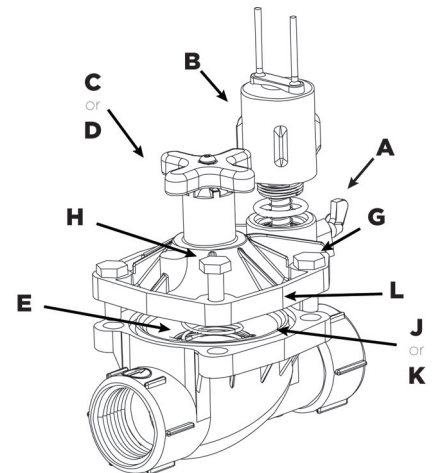

11000 SERIES

A Bleed Lever Assembly Kit (5 per bag)	45-130R1-1SA	11024FCR-15D - 1 1/2" BLACK MAX	
B Solenoid	S24BSA	G 1 1/2" Valve Rebuild Kit	49-20SAK
C Standard Handle Assembly	144-010	H Cover Bolt	VMA-034
D Non-Potable Handle Assembly (5 per bag)	45-011NPSA	J 3 5/16" dia. Diaphragm	49-110DMSA
E Diaphragm Spring	45-113	K Diaphragm Assembly	49-10DSA
S24B Acuator Spring Assembly	30-91ASA	L Cover Assembly	49-02SA
Exhaust O-Ring	VMO-001		
11024FCR-10D - 1" BLACK MAX			
G 1" Valve Rebuild Kit	45-20SAK	H Cover Bolt	VMA-056
H Cover Bolt	VMA-034	J 4 3/8" dia. Diaphragm	50-110DMSA
J 2 1/4" dia. Diaphragm	45-110DMSA	K Diaphragm Assembly	50-10DSA
K Diaphragm Assembly	45-20DSA	L Cover Assembly	50-02SA
L Cover Assembly	45-02FSA