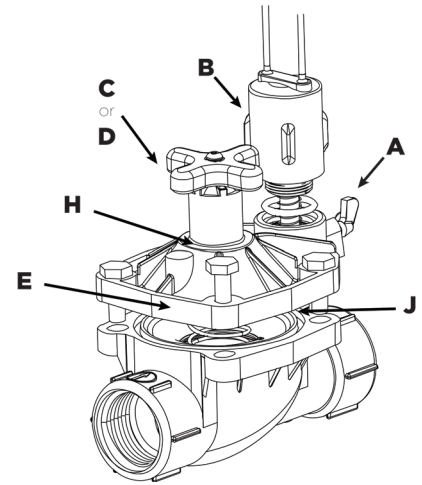

COMMERCIAL TURBO ROTARY SPRINKLER

CT70 Nozzle Tree (10 per bag)	148-12SA
Back Check Washer for Rotors (20 per bag)	148-148SA

N-100 SERIES - NITRO

A 2 3/8" dia. Diaphragm Assembly	110-603SA
B Solenoid	S20PSA
C Bleed Lever Assembly Kit (5 per bag)	110-605SA
D Cover Bolt	110-610
Exhaust O-Ring	VMO-001

REFERENCE REPAIR PARTS

SILVER BULLET (SB/12000)

A Bleed Lever Assembly Kit (5 per bag)	45-130R1-1SA	SB-10/10F-HP (12000) SERIES "NEW STYLE" PARTS	
B Solenoid	S20PSA	J 2 3/8" dia. Diaphragm Assembly	110-603SA
C Standard Handle Assembly	144-010		
D Non-Potable Handle Assembly (5 per bag)	45-011NPSA	SB-15 (12024E-15-H) - 1 1/2" SILVER BULLET	
E Diaphragm Spring	45-113	G 1 1/2" Valve Rebuild kit	12000SAK-15
Exhaust O-Ring	VMO-001	H Cover Bolt	VMA-034
S20PSA Actuator Assembly only	112-01SA	J 1 1/2" dia. Diaphragm	49-110DMSA
		K Diaphragm Assembly	49-10DSA
SB-10 (12024E-10-H) - 1" SILVER BULLET			
H Cover Bolt	VMA-034	SB-20 (12024E-20-H) - 2" SILVER BULLET	
Flow Adjust Kit (5 per bag)	110-03SA	G 2" Valve Rebuild kit	12000SAK-20
		H Cover Bolt	VMA-056
SB-10/10F (12024E-10-H) - 1" SILVER BULLET "OLD STYLE"			
J 1" dia. Diaphragm	110-003SA	J 4 3/8" dia. Diaphragm	50-110DMSA
		K Diaphragm Assembly	50-10DSA