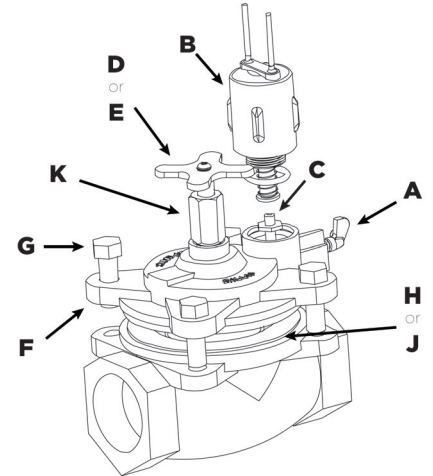

8200CR SERIES

A Bleed Lever Assembly Kit (5 per bag)	30-MBK	8200CR-25D - 2-1/2" BRONZE BULLET	
B Solenoid	S24BSA	F 2 1/2" Valve Rebuild Kit	30-17SAK
B S24B Actuator Assembly only	30-91ASA	F Cover Assembly	30-15ESA
C Exhaust Fitting Kit (5 per bag)	144-900SA	G Cover Bolt	VMA-048
C Exhaust Fitting	144-900	H 5 1/16" dia. Diaphragm	30-404DMSA
C Exhaust Seal	144-600	J Diaphragm Assembly	30-17DSA
D Standard Handle Assembly	30-705	Diaphragm Spring	30-405
E Non-Potable Handle Assembly (5 per bag)	30-706NPSA	K Flow Control Kit (5 per bag)	30-406AYSAK

8200CR-10D - 1" BRONZE BULLET

F 1" Valve Rebuild Kit	30-05SAK
F Cover Assembly	30-03SA
G Cover Bolt	VMA-047
H 3 1/4" dia. Diaphragm	30-104DMSA
J Diaphragm Assembly	30-05DSA
Diaphragm Spring	30-119
K Flow Control Kit (5 per bag)	8200FSAK
Flow Control (1 per bag)	8200FAK

8200CR-12D - 1 1/4" BRONZE BULLET

F 1 1/4" Valve Rebuild Kit	30-08SAK
F Cover Assembly	30-03SA
G Cover Bolt	VMA-047
H 3 1/4" dia. Diaphragm	30-104DMSA
J Diaphragm Assembly	30-08DSA
K Flow Control Kit (5 per bag)	8200FSAK
Diaphragm Spring	30-119
Flow Control (1 per bag)	8200FAK

PRK-24 - PRESSURE REGULATOR KIT

Regulator Adapter Assembly	120-10SA
Regulator Tubing Assembly	VMF-004SA
Exhaust Port Screw, Round Head, #2 x 3/8"	VMA-044
Regulator Control Assembly	120-15SA
Downstream Tubing Assembly	VMF-005SA

QUICK COUPLING VALVES

Washer Kit	77287
U cup Seal Kit	77288
Spring Kit	77289