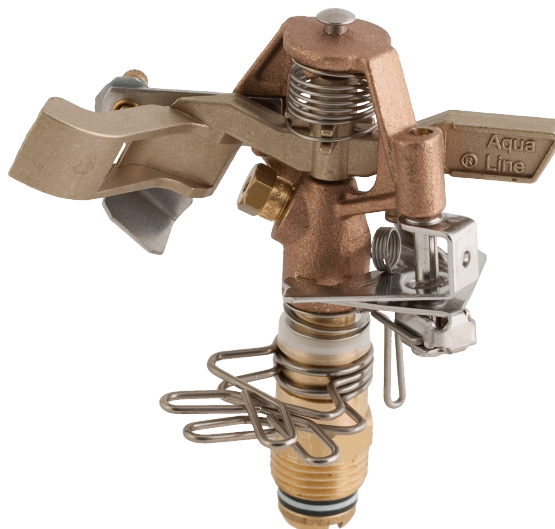

1/2" Adjustable Brass Impact Sprinkler (I50A)

Features

- 25-degree trajectory angle
- Brass body with white bronze anti-backsplash arm
- Single nozzle with stream straightening vane (various sizes available)
- Adjustable for full circle and 20-340 degree ARC
- Stainless steel deflector pin, trip sets, and collar
- Highest point of stream 5ft. above nozzle level