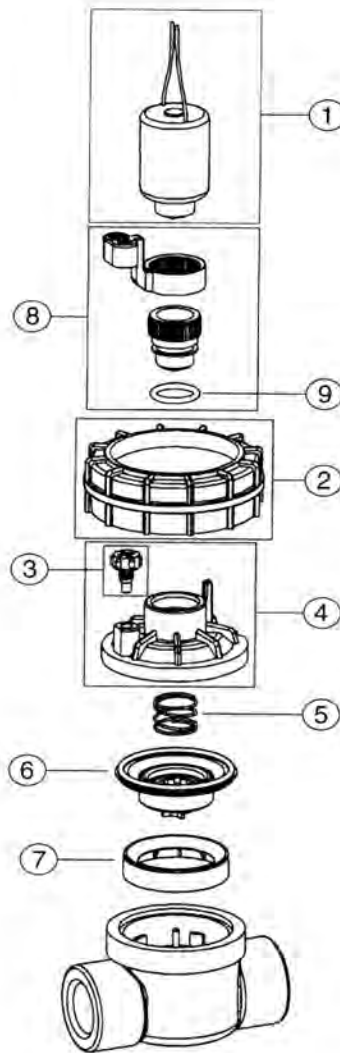

VALVES

2400 SERIES ELECTRIC GLOBE

MODEL NUMBERS:

- 2400S • 2400T-B
- 2400SF • 2400TF-B
- 2400T • 2400T-M
- 2400TF • 2400TF-M

REF.#	DESCRIPTION	2400S 2400T-B 2400T-M 2400T	2400SF 2400TF-B 2400TF-M 2400TF
		PART NUMBERS	PART NUMBERS
1	Solenoid Assembly, 24 VAC, 60 Hz	R811-24VACG	R811-24VACG
1	Solenoid Assembly, 24 VAC, 50 Hz	588403	588403
2	Nut Cap	549101	549101
3	Bleed Screw	100229	100229
4	Cover Assembly	534901	534801
5	Spring	100235	100235
6	Diaphragm	100236	100236
7	Divider	100237-H	100237-H
8	Manual Bleed Assembly	R606902	R606902
9	O-Ring	R1631	R1631

VALVES

2600 SERIES ELECTRIC ANGLE

MODEL NUMBERS:

- 2600T
- 2600TF

REF.#	DESCRIPTION	2600T	2600TF
		PART NUMBERS	PART NUMBERS
1	Solenoid Assembly, 24 VAC, 60 Hz	R811-24VACG	R811-24VACG
1	Solenoid Assembly, 24 VAC, 50 Hz	588403	588403
2	Nut Cap	549101	549101
3	Bleed Screw	100229	100229
4	Cover Assembly	534901	534801
5	Spring	100235	100235
6	Diaphragm Assembly	100236	100236
7	Divider	100237-H	100237-H
8	Manual Bleed Assembly	R606902	R606902
9	O-Ring	R1631	R1631