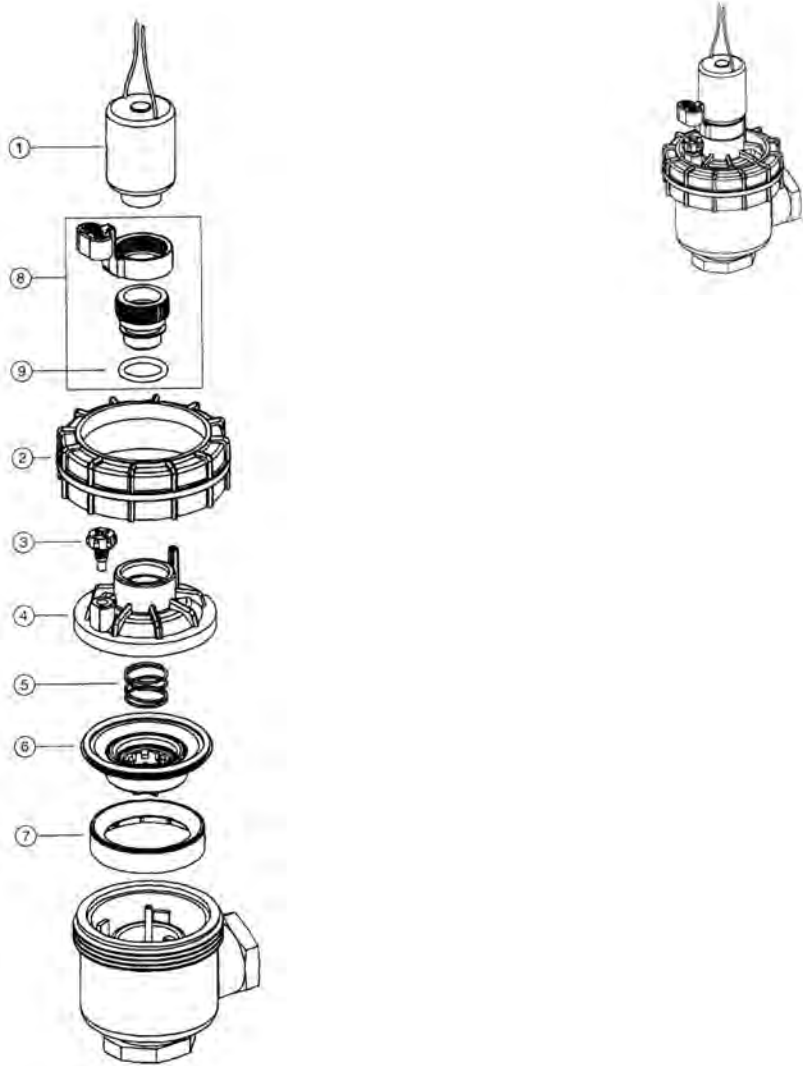

VALVES

2400 SERIES ELECTRIC GLOBE

MODEL NUMBERS:

- 2400S • 2400T-B
- 2400SF • 2400TF-B
- 2400T • 2400T-M
- 2400TF • 2400TF-M

REF.#	DESCRIPTION	2400S 2400T-B 2400T-M 2400T	2400SF 2400TF-B 2400TF-M 2400TF
		PART NUMBERS	PART NUMBERS
1	Solenoid Assembly, 24 VAC, 60 Hz	R811-24VACG	R811-24VACG
1	Solenoid Assembly, 24 VAC, 50 Hz	588403	588403
2	Nut Cap	549101	549101
3	Bleed Screw	100229	100229
4	Cover Assembly	534901	534801
5	Spring	100235	100235
6	Diaphragm	100236	100236
7	Divider	100237-H	100237-H
8	Manual Bleed Assembly	R606902	R606902
9	O-Ring	R1631	R1631

VALVES

2600 SERIES ELECTRIC ANGLE

MODEL NUMBERS:

- 2600T
- 2600TF

REF.#	DESCRIPTION	2600T	2600TF
		PART NUMBERS	PART NUMBERS
1	Solenoid Assembly, 24 VAC, 60 Hz	R811-24VACG	R811-24VACG
1	Solenoid Assembly, 24 VAC, 50 Hz	588403	588403
2	Nut Cap	549101	549101
3	Bleed Screw	100229	100229
4	Cover Assembly	534901	534801
5	Spring	100235	100235
6	Diaphragm Assembly	100236	100236
7	Divider	100237-H	100237-H
8	Manual Bleed Assembly	R606902	R606902
9	O-Ring	R1631	R1631