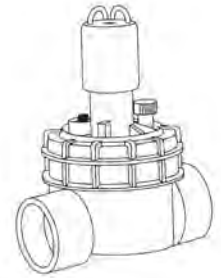

VALVES

2400 SERIES ELECTRIC GLOBE

MODEL NUMBERS:

- 2400S • 2400T-B
- 2400SF • 2400TF-B
- 2400T • 2400T-M
- 2400TF • 2400TF-M

REF.#	DESCRIPTION	2400S 2400T-B 2400T-M 2400T	2400SF 2400TF-B 2400TF-M 2400TF
		PART NUMBERS	PART NUMBERS
1	Solenoid Assembly, 24 VAC, 60 Hz	R811-24VACG	R811-24VACG
1	Solenoid Assembly, 24 VAC, 50 Hz	588403	588403
2	Nut Cap	549101	549101
3	Bleed Screw	100229	100229
4	Cover Assembly	534901	534801
5	Spring	100235	100235
6	Diaphragm	100236	100236
7	Divider	100237-H	100237-H
8	Manual Bleed Assembly	R606902	R606902
9	O-Ring	R1631	R1631

VALVES

2600 SERIES ELECTRIC ANGLE

MODEL NUMBERS:

- 2600T
- 2600TF

REF.#	DESCRIPTION	2600T	2600TF
		PART NUMBERS	PART NUMBERS
1	Solenoid Assembly, 24 VAC, 60 Hz	R811-24VACG	R811-24VACG
1	Solenoid Assembly, 24 VAC, 50 Hz	588403	588403
2	Nut Cap	549101	549101
3	Bleed Screw	100229	100229
4	Cover Assembly	534901	534801
5	Spring	100235	100235
6	Diaphragm Assembly	100236	100236
7	Divider	100237-H	100237-H
8	Manual Bleed Assembly	R606902	R606902
9	O-Ring	R1631	R1631