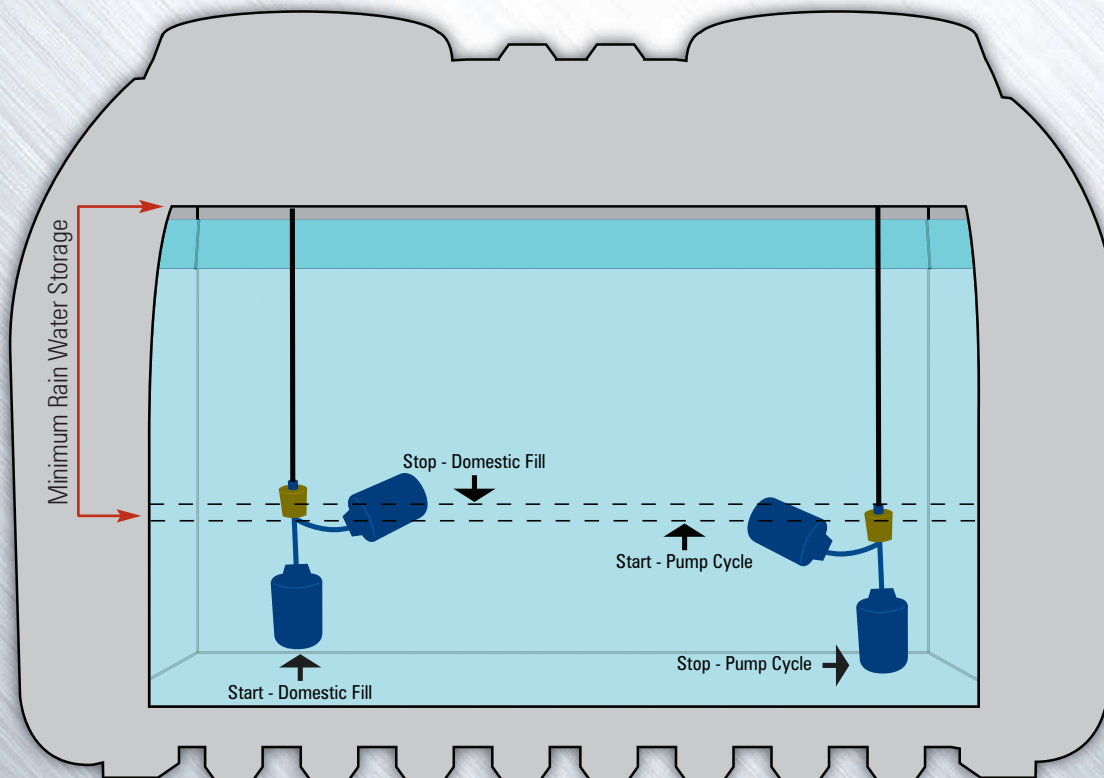

LAWN CONTROLLER

MASTER COMMON

THE BRAINBOX - MBRB242 - 24v start, 2 sensors and 2 float controls

FEATURES

The BrainBox by Munro monitors the balance of available water in a rainwater harvesting system against the water level needed to assure proper pump performance.

- Float control (lower) verifies water is available during pump run cycle.
- Float control (upper) supplements harvested water supply through the use of a domestic solenoid valve.
(Solenoid to be supplied by others)
- Low pressure sensor protects the pump if the inlet water flow is restricted, reduced, or completely blocked.
- High temperature sensor protects the pump if the discharge is closed or blocked.
- All sensors and in-tank floats use safe 24v power.

SPECIFICATIONS

Enclosure:

- Nema 3R
- Powder-coated steel – Blue or Grey
- Dimensions - 12" w x 12" h x 6" d

Electrical Rating:

- Maximum 110/220 volt, 1 phase
- 5 hp maximum when internal Thermal Protection is present
- Control voltage is 24v

External Devices:

- Low Pressure Sensor – fixed at 20 psi
- High Temperature Sensor – fixed at 105°
- Float Control – 13 amp @ 120/240 VAC with 16 AWG cord 55' length

OPTIONAL FEATURES:

- Stainless Steel Nema 3R metal enclosure
- Code-compliant thermal protection is available through 10 hp, 1 phase, (or) 200 hp, 3 phase
- Single float system – MBRB241 – if no water is available for the pump, automatically directs the 24v signal to a solenoid valve piped directly into the irrigation system
- Custom features can be requested.