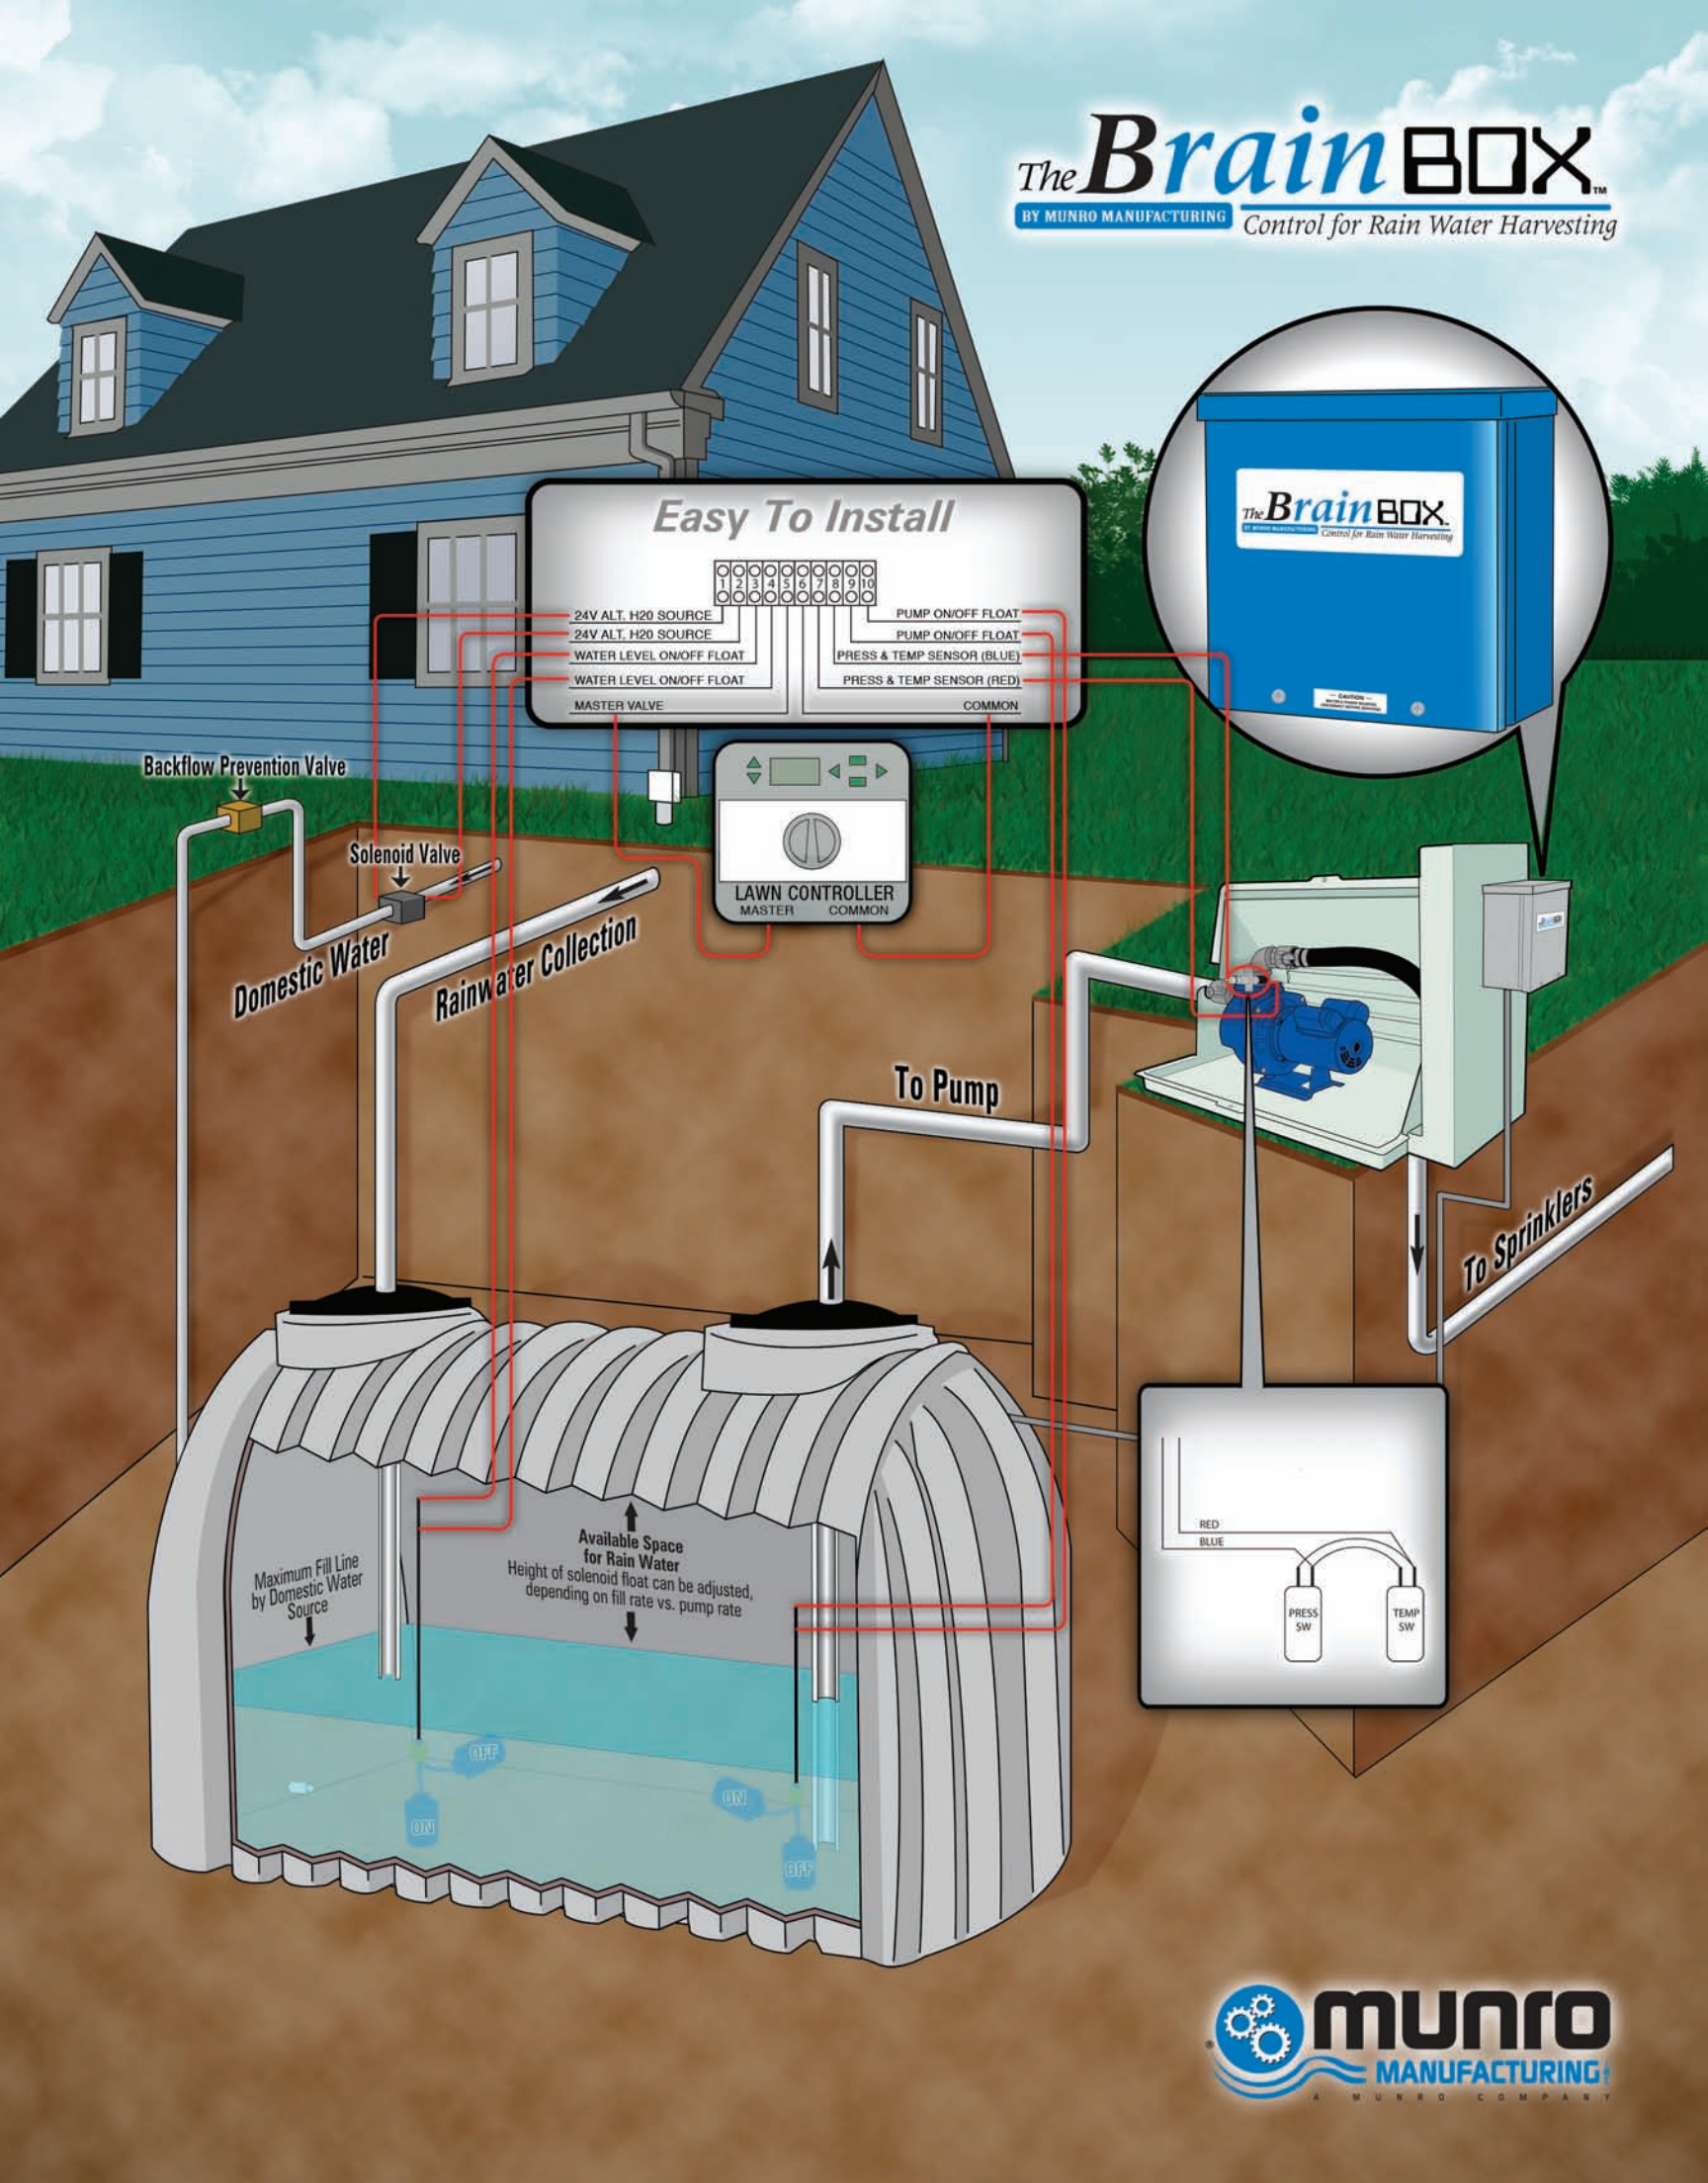

The BrainBOX™

BY MUNRO MANUFACTURING Control for Rain Water Harvesting

Easy To Install

24V ALT. H2O SOURCE	1	2	3	4	5	6	7	8	9	10	PUMP ON/OFF FLOAT
24V ALT. H2O SOURCE											PUMP ON/OFF FLOAT
WATER LEVEL ON/OFF FLOAT											PRESS & TEMP SENSOR (BLUE)
WATER LEVEL ON/OFF FLOAT											PRESS & TEMP SENSOR (RED)
MASTER VALVE											COMMON

LAWN CONTROLLER

MASTER COMMON

THE BRAINBOX - MBRB242 - 24v start, 2 sensors and 2 float controls

FEATURES

The BrainBox by Munro monitors the balance of available water in a rainwater harvesting system against the water level needed to assure proper pump performance.

- Float control (lower) verifies water is available during pump run cycle.
- Float control (upper) supplements harvested water supply through the use of a domestic solenoid valve.
(Solenoid to be supplied by others)
- Low pressure sensor protects the pump if the inlet water flow is restricted, reduced, or completely blocked.
- High temperature sensor protects the pump if the discharge is closed or blocked.
- All sensors and in-tank floats use safe 24v power.

External Devices:

- Low Pressure Sensor – fixed at 20 psi
- High Temperature Sensor – fixed at 105°
- Float Control – 13 amp @ 120/240 VAC with 16 AWG cord 55' length

OPTIONAL FEATURES:

- Stainless Steel Nema 3R metal enclosure
- Code-compliant thermal protection is available through 10 hp, 1 phase, (or) 200 hp, 3 phase
- Single float system – MBRB241 – if no water is available for the pump, automatically directs the 24v signal to a solenoid valve piped directly into the irrigation system
- Custom features can be requested.