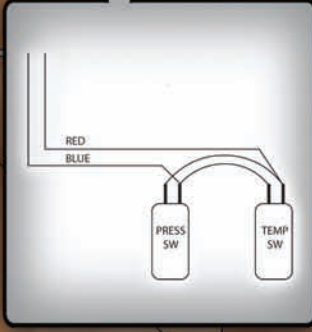

The BrainBOX™

BY MUNRO MANUFACTURING Control for Rain Water Harvesting

Easy To Install

24V ALT. H2O SOURCE	1	2	3	4	5	6	7	8	9	10	PUMP ON/OFF FLOAT
24V ALT. H2O SOURCE											PUMP ON/OFF FLOAT
WATER LEVEL ON/OFF FLOAT											PRESS & TEMP SENSOR (BLUE)
WATER LEVEL ON/OFF FLOAT											PRESS & TEMP SENSOR (RED)
MASTER VALVE											COMMON

LAWN CONTROLLER

MASTER COMMON

THE BRAINBOX - MBRB242 - 24v start, 2 sensors and 2 float controls

FEATURES

The BrainBox by Munro monitors the balance of available water in a rainwater harvesting system against the water level needed to assure proper pump performance.

- Float control (lower) verifies water is available during pump run cycle.
- Float control (upper) supplements harvested water supply through the use of a domestic solenoid valve.
(Solenoid to be supplied by others)
- Low pressure sensor protects the pump if the inlet water flow is restricted, reduced, or completely blocked.
- High temperature sensor protects the pump if the discharge is closed or blocked.
- All sensors and in-tank floats use safe 24v power.

External Devices:

- Low Pressure Sensor – fixed at 20 psi
- High Temperature Sensor – fixed at 105°
- Float Control – 13 amp @ 120/240 VAC with 16 AWG cord 55' length

OPTIONAL FEATURES:

- Stainless Steel Nema 3R metal enclosure
- Code-compliant thermal protection is available through 10 hp, 1 phase, (or) 200 hp, 3 phase
- Single float system – MBRB241 – if no water is available for the pump, automatically directs the 24v signal to a solenoid valve piped directly into the irrigation system
- Custom features can be requested.