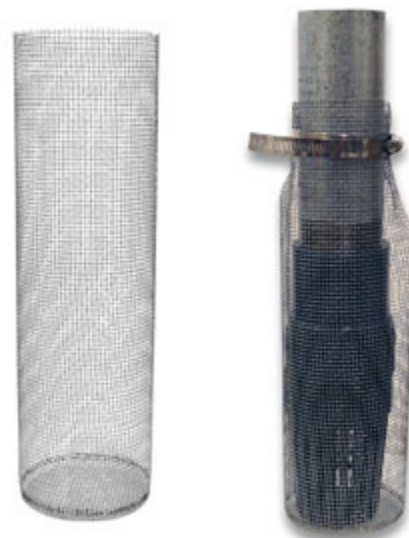

[Products](#) > [Pump Accessories](#) > [Strainers and Screens](#) > Hardware Cloth Mesh Strainer

Hardware Cloth Mesh Strainer

Our screens are made of galvanized 1/8" mesh cloth for suction screening and may be easily clamped to pipe.

Approx. Weight oz	Description	Mesh	Dimensions in	Model Number
2.4	Galvanized 1/8" Hardware Cloth	8	12 x 3.75	MS1001